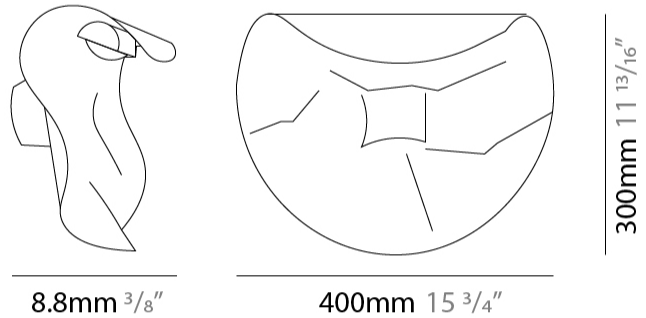

PROJECT	_____
TYPE	_____
SPECIFIER	_____
QUANTITY	_____
DATE	_____

NON SO! SURFACE

D132134- _____
base number

1. To build a product code in our configurator select the specify button on the base model # product page
2. To build a manual product code on this datasheet choose from the options listed below in blue font and add the suffix to the base model #

GENERAL

Series: Non So!
Brand: Knikerboker
Division: Design
Mounting Type: Surface
Mounting Location: Wall
Subcategory: Ambient

PHYSICAL

Shape: Abstract
Length (mm): 400
Length (in): 15 3/4
Height (mm): 300
Height (in): 11 13/16
Extension (mm): 180
Extension (in): 7 1/16
Light Distribution: Indirect
Fixture Finish: EWH / EBK / MAN / COF / PRD / SLF / GLF / CLF / BRL / EWS / EWG / EWC / EWR / EBS / EBG / EBC / EBC / EBB / MAS / MAD / MAC / MAB / COS / CGO / CCL / CBL / PRS / PRG / PRC / PRB
Fixture Material: Metal

ELECTRICAL

Lamp Type: LED
Input Wattage (W): 10.5
Total Output Wattage (W): 10
Dimming: Tri-Mode (Non-Dimming and Phase Dimming (120Vac only) and 0-10V Dimming)
Driver Included: Yes
Driver Location: Integrated
Driver Type: Constant Current - Universal
Driver Class: Class 2
Input Voltage (V): 120 - 277
Constant Current (MA): 250

LED

Number of LEDs: 1
Color Temperature (°K): 3000
Max. Delivered Lumen (lm): 1100
CRI: >85 CRI
Lamp Life (hrs): 50000

OPTICAL

RATINGS AND CERTIFICATIONS

Certified By: Certified for North American Standards
IP rating: IP20