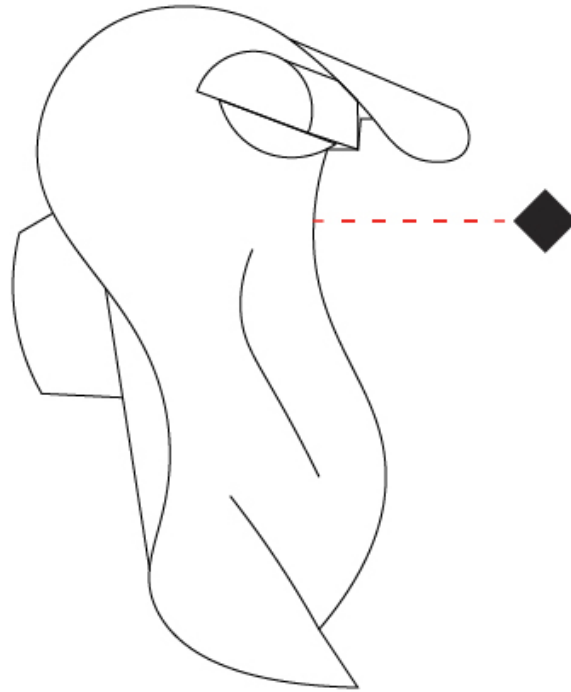

D132134-

PROJECT

TYPE

SPECIFIER

QUANTITY

DATE

D