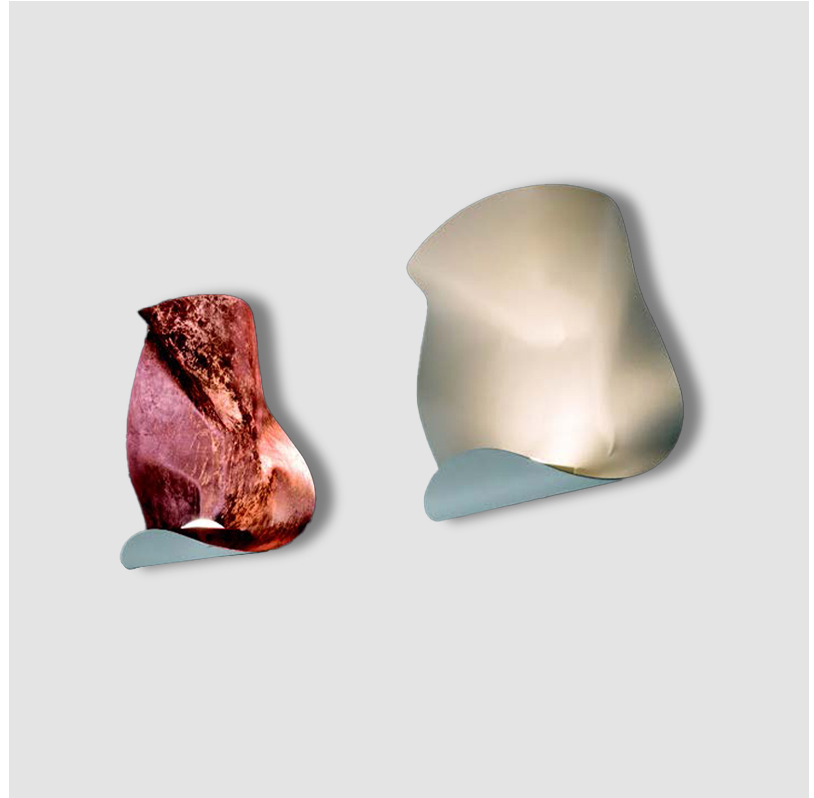

PROJECT	_____
TYPE	_____
SPECIFIER	_____
QUANTITY	_____
DATE	_____

NON SO! SURFACE

D132134- _____
base number

1. To build a product code in our configurator select the specify button on the base model # product page
2. To build a manual product code on this datasheet choose from the options listed below in blue font and add the suffix to the base model #

GENERAL

Series: Non So!
Brand: Knikerboker
Division: Design
Mounting Type: Surface
Mounting Location: Wall
Subcategory: Ambient

PHYSICAL

Shape: Abstract
Length (mm): 400
Length (in): 15 3/4
Height (mm): 300
Height (in): 11 13/16
Extension (mm): 180
Extension (in): 7 1/16
Light Distribution: Indirect
Fixture Finish: EWH / EBK / MAN / COF / PRD / SLF / GLF / CLF / BRL / EWS / EWG / EWC / EWR / EBS / EBG / EBC / EBC / EBB / MAS / MAD / MAC / MAB / COS / CGO / CCL / CBL / PRS / PRG / PRC / PRB
Fixture Material: Metal

ELECTRICAL

Lamp Type: LED
Input Wattage (W): 10.5
Total Output Wattage (W): 10
Dimming: Tri-Mode (Non-Dimming and Phase Dimming (120Vac only) and 0-10V Dimming)
Driver Included: Yes
Driver Location: Integrated
Driver Type: Constant Current - Universal
Driver Class: Class 2
Input Voltage (V): 120 - 277
Constant Current (MA): 250

LED

Number of LEDs: 1
Color Temperature (°K): 3000
Max. Delivered Lumen (lm): 1100
CRI: >85 CRI
Lamp Life (hrs): 50000

OPTICAL

RATINGS AND CERTIFICATIONS

Certified By: Certified for North American Standards
IP rating: IP20